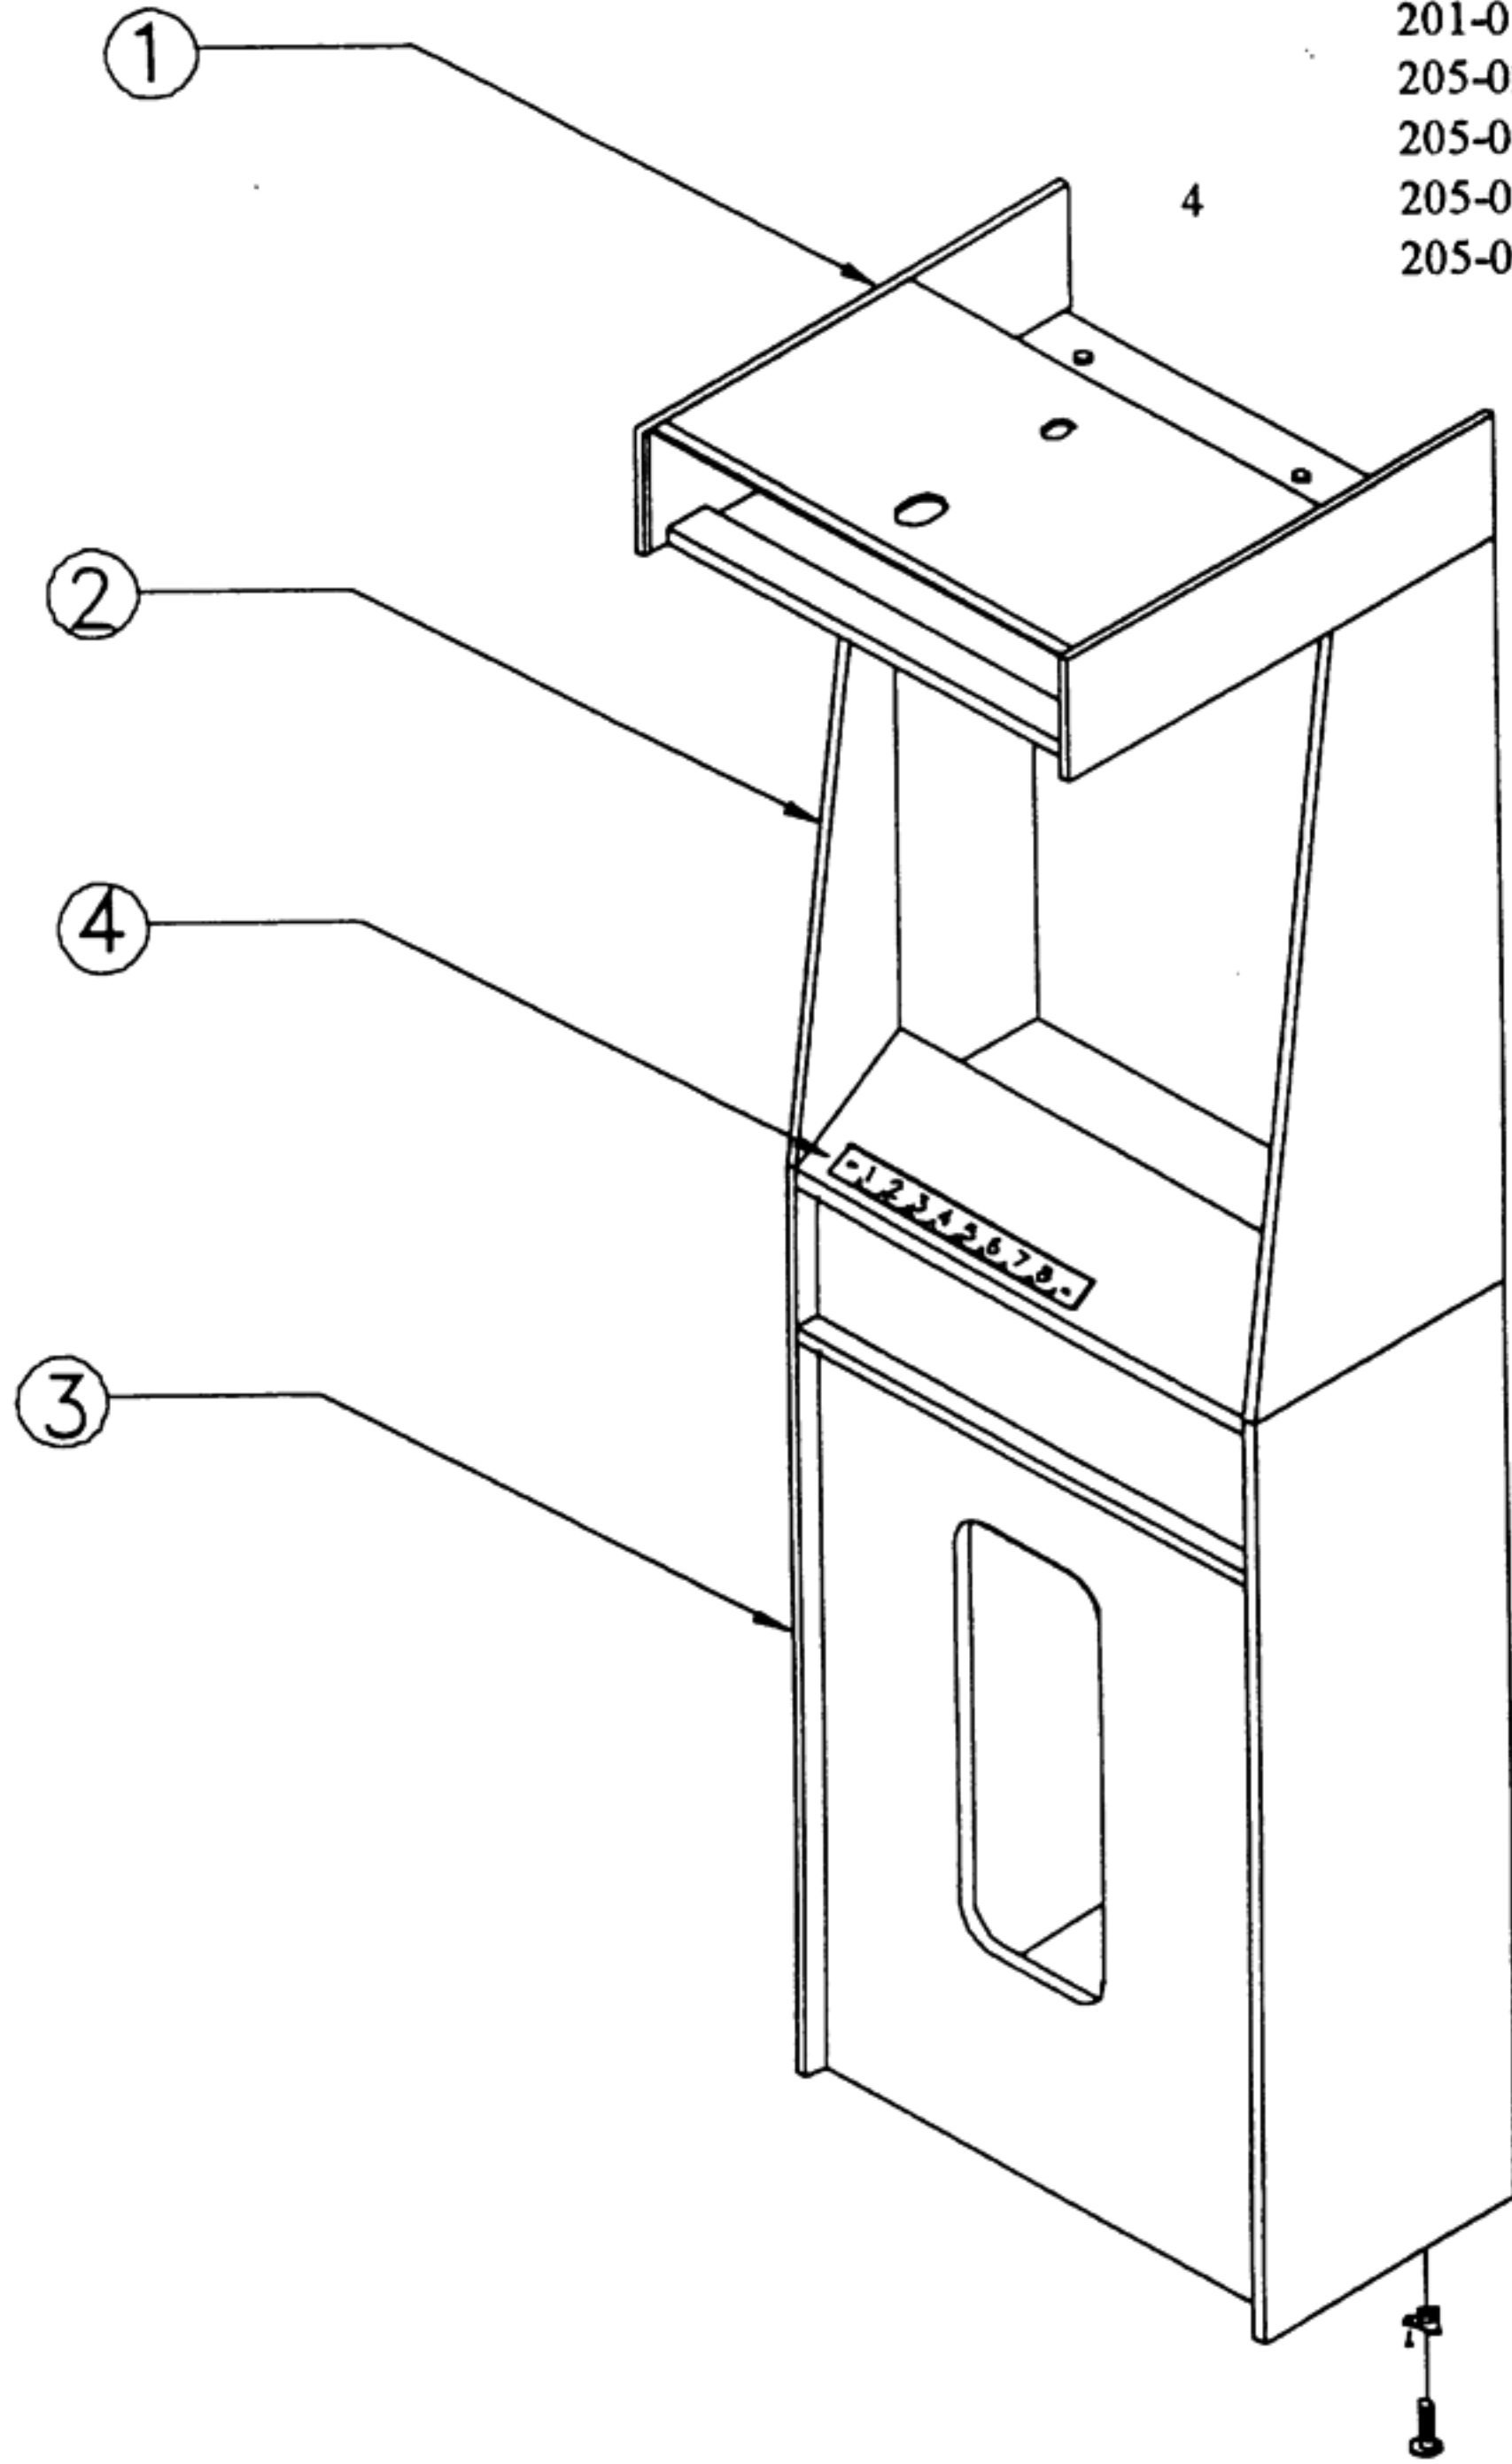

# CABINET ASSEMBLY

Item No	Part No.	Description
1	ABE	Lighthood
	202-1013	1/4-20 x 1/2 Hex Head Bolt, Qty-2
	204-1001	1/4 Flat Washer, Qty-2
2	ABC	Cabinet Top
	202-1002	3/8-16 x 1-3/4 Hex Bolt, Qty-3
	204-1007	3/8 Flat Washer, Qty-3
3	AAX	Cabinet Base
	206-0229	Tri Leveler Plate, Qty-4
	206-0588	Swivel Guide Non-Skid, Qty-4
	201-0109	#6 x 3/4 Flat Phillips Tap, Qty-12
	205-0298	Base Lexan Panel
	205-0299	Base Logo Lexan Panel
4	205-0779	Coin Holder
	205-0300-1	Instruction Panel (without Ernie)